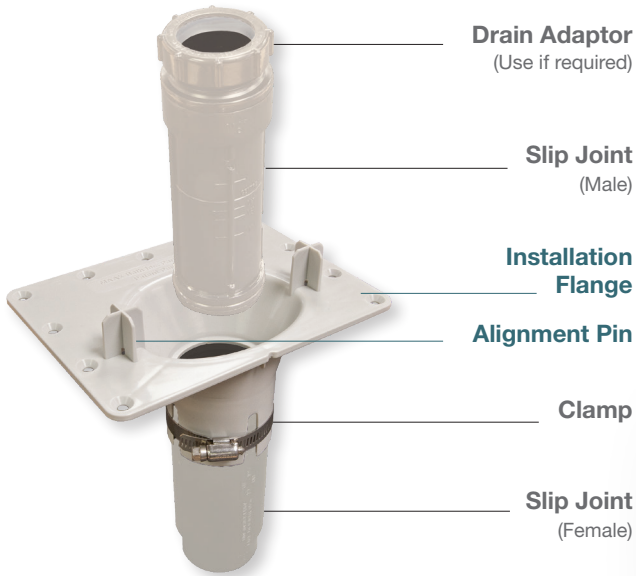

Now available in
PVC!

Patent pending

CVPC kit for
commercial application
Also available

F² Drain is sold **separately**
or in **packs of 12**

MAAX Commitment to Plumbers & Builders

Fast & easy installation - Quick connection and perfect alignment without measurements

Peace of mind - Allows you to do a quick leak test before completing the installation

Serviceable - Access plumbing with ease

Exclusive - Works with MAAX's most popular freestanding bathtubs

Reduce damage risk - Use our new bathtub templates to position the **F² Drain** at rough-in step and order your bathtub later

Installation Video >

Get it right the first time with an **easy alignment!**

Product Information	
Model	Description
10032747	F ² Drain Kit for Bathtubs
10032757	Pack of 12 F ² Drain for Bathtubs
10034341	F ² Drain - PVC kit for freestanding bathtub installation