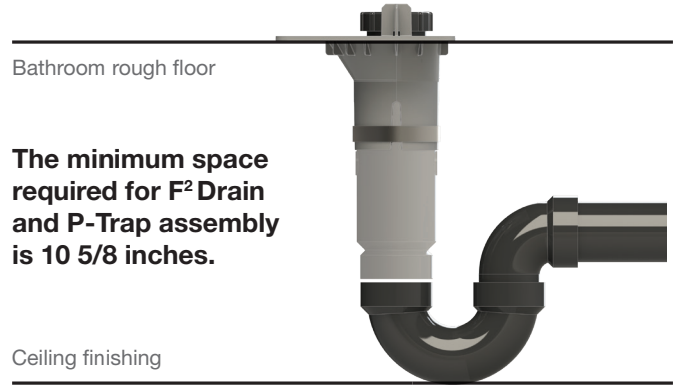

Now available in
PVC!

Patent pending

CVPC kit for
commercial application
Also available

F² Drain is sold **separately**
or in **packs of 12**

MAAX Commitment to Plumbers & Builders

Fast & easy installation - Quick connection and perfect alignment without measurements

Peace of mind - Allows you to do a quick leak test before completing the installation

Serviceable - Access plumbing with ease

Exclusive - Works with MAAX's most popular freestanding bathtubs

Reduce damage risk - Use our new bathtub templates to position the **F² Drain** at rough-in step and order your bathtub later